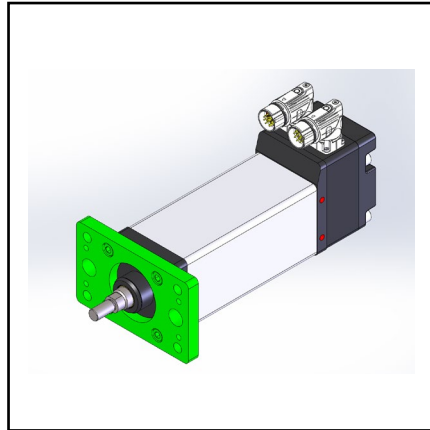

TECH NOTE:

GTX Accessory Guide

**TECH
NOTE**

PUBLISHED | 11.16.23

***CURTISS -
WRIGHT***

EXLAR[®]

Exlar[®] actuators are a brand of Curtiss-Wright Actuation Division

Mounting Kits

Front Flange Kit

Tapped Face Kit

Rear Clevis Kit

Bolt-On Mounting Accessory Kits Order P/N						
Description	GTX060	Exlar P/N	GTX080	Exlar P/N	GTX100	Exlar P/N
Front Flange, Metric (ISO MF1)	GTX060-MF1- KIT	80478	GTX080-MF1- KIT	79428	GTX100-MF1- KIT	80469
Tapped Face, Metric (ISO MX3)	GTX060-MX3- KIT	80484	GTX080-MX3- KIT	78606	GTX100-MX3- KIT	80470
Rear Clevis, Metric (ISO MP2)	GTX060-MP2-KIT	80479	GTX080-MP2-KIT	78216	GTX100-MP2-KIT	79254
Front Flange, Imperial	GTX060-GSF- KIT	80485	GTX080-GSF- KIT	80467	GT100-GSF-KIT	80471
Rear Clevis, Imperial	GTX060-GSC- KIT	80480	GTX080-GSC- KIT	80468	GTX100-GSC- KIT	80472

Limit Switches Sold Separately

Accessory Kits Cont.

Rod Clevis Kit

Rod Eye Kit

FSB, Front Seal Kit

Rod Attachment Kit Order P/N						
Rod Attachments	GTX060	Exlar P/N	GTX080	Exlar P/N	GTX100	Exlar P/N
Rod Clevis, Metric	GTX060-RC1- KIT	80477	GTX080-RC1- KIT	77005	GTX100-RC1- KIT	79255
Spherical Rod Eye, Metric	GTX060-RE1- KIT	80482	GTX080-RE1- KIT	77354	GTX100-RE1- KIT	80473