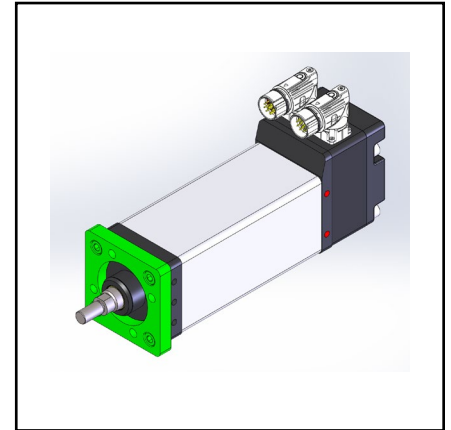

TECH NOTE:

GTX Accessory Guide

**TECH
NOTE**

PUBLISHED | 11.16.23

***CURTISS -
WRIGHT***

EXLAR[®]

Exlar[®] actuators are a brand of Curtiss-Wright Actuation Division

Mounting Kits

Front Flange Kit

Tapped Face Kit

Rear Clevis Kit

Bolt-On Mounting Accessory Kits Order P/N						
Description	GTX060	Exlar P/N	GTX080	Exlar P/N	GTX100	Exlar P/N
Front Flange, Metric (ISO MF1)	GTX060-MF1- KIT	80478	GTX080-MF1- KIT	79428	GTX100-MF1- KIT	80469
Tapped Face, Metric (ISO MX3)	GTX060-MX3- KIT	80484	GTX080-MX3- KIT	78606	GTX100-MX3- KIT	80470
Rear Clevis, Metric (ISO MP2)	GTX060-MP2-KIT	80479	GTX080-MP2-KIT	78216	GTX100-MP2-KIT	79254
Front Flange, Imperial	GTX060-GSF- KIT	80485	GTX080-GSF- KIT	80467	GT100-GSF-KIT	80471
Rear Clevis, Imperial	GTX060-GSC- KIT	80480	GTX080-GSC- KIT	80468	GTX100-GSC- KIT	80472

Limit Switches Sold Separately

Accessory Kits Cont.

Rod Clevis Kit

Rod Eye Kit

FSB, Front Seal Kit

Rod Attachment Kit Order P/N						
Rod Attachments	GTX060	Exlar P/N	GTX080	Exlar P/N	GTX100	Exlar P/N
Rod Clevis, Metric	GTX060-RC1- KIT	80477	GTX080-RC1- KIT	77005	GTX100-RC1- KIT	79255
Spherical Rod Eye, Metric	GTX060-RE1- KIT	80482	GTX080-RE1- KIT	77354	GTX100-RE1- KIT	80473